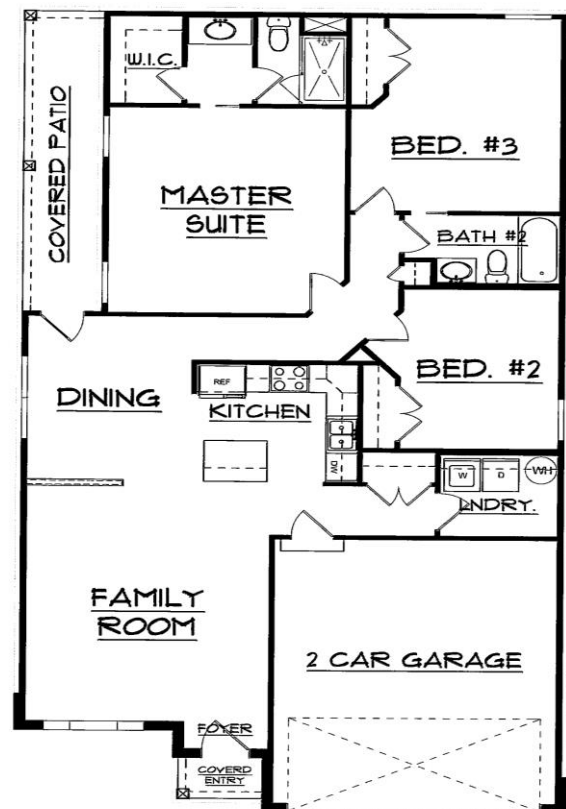

New Haven Homes, LLC

Presents

**132 Cross Park**  
In Village at Lanes Run  
the "Wisteria"

Price: \$169,900

**Features:**

- 1,400 sq. ft., ranch-style home
- Open floor plan
- 3 bedrooms & 2 full bathrooms
- Spacious family room with tray ceiling and 52" ceiling fan
- L-shaped kitchen with island features: plywood cabinetry with dovetail, soft-close drawers, crown molding and decorative hardware; recess & pendant lighting; and stainless steel sink, faucet, and dishwasher
- Master suite includes 52" ceiling fan, 5' walk-in shower, tall single-bowl vanity, and walk-in closet
- Separate laundry room
- 2-car garage
- Covered porch and patio